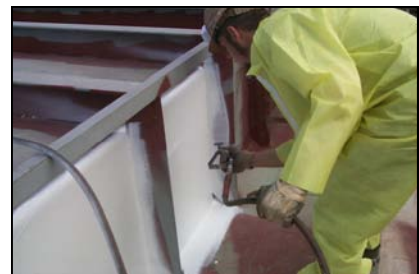

Mascoat
P R O D U C T S

Delta T Marine²

The Leaders in Insulating Coating Materials

Specific Examples of uses of the insulation coating

Used on the *Casey Chouest* to insulate for thermal protection

Both the USS Constellation and this tractor tug have Delta T Coating

Typical spray application

Used on DIY vessels

Spray application with airless spray system

View of a barge after application

LA Fire Boat

Used on Ferry as a light anti-condensation compound.

Brush application

Used on the Laurence M. Gould as thermal insulation and anti-condensation protection

Sprayed on raised trunk area